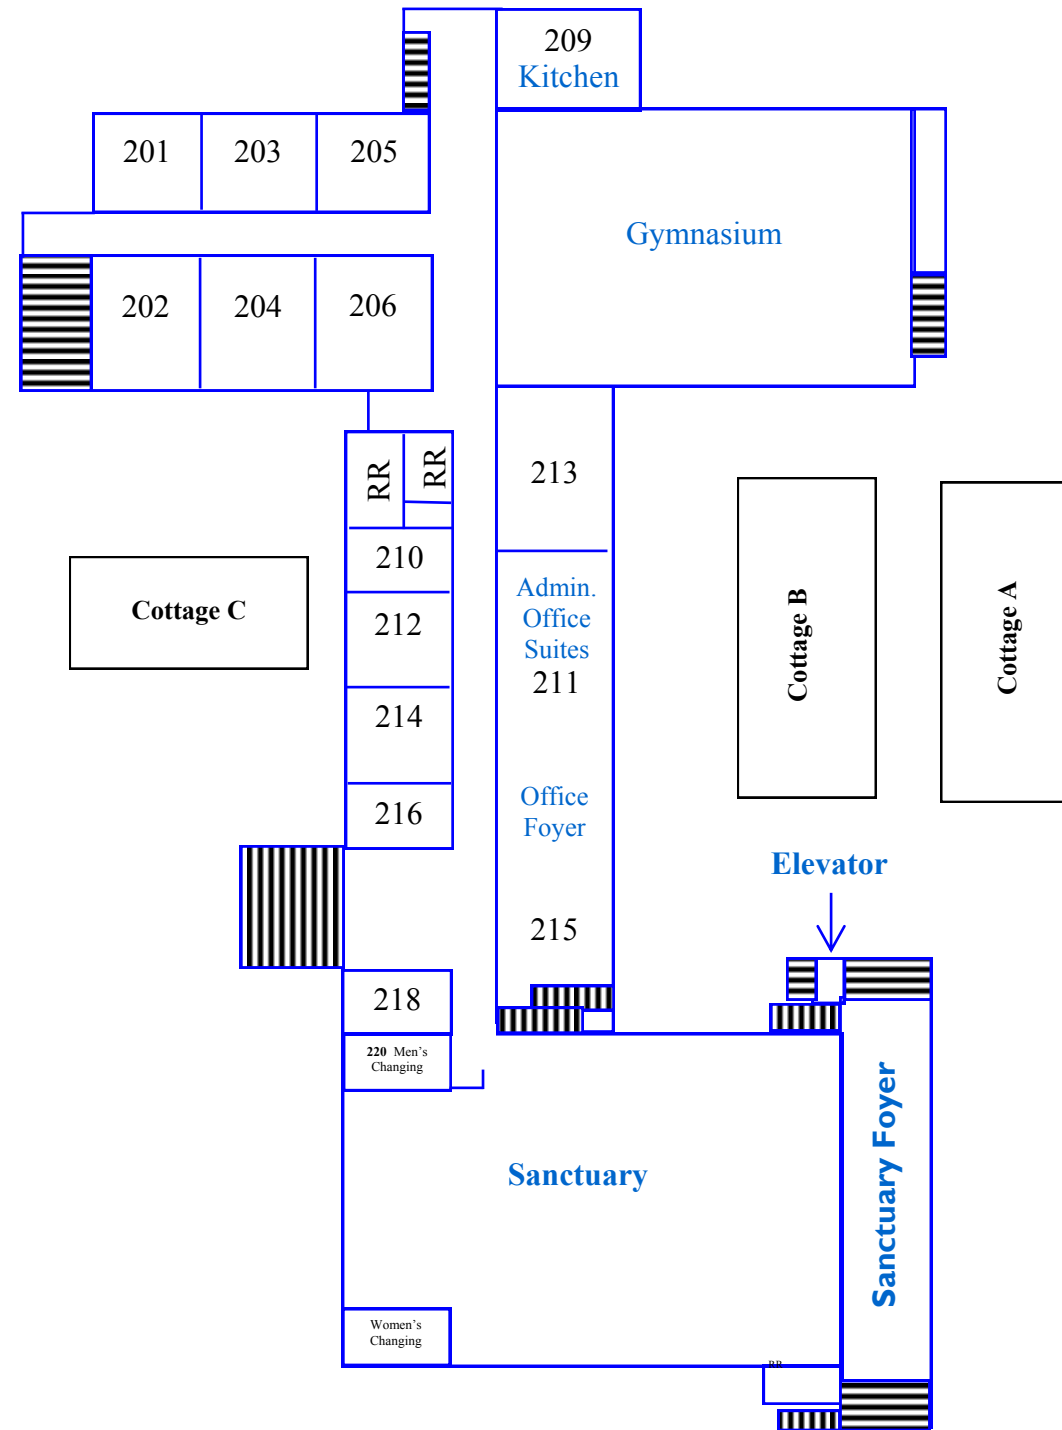

Student Center

DOWNSTAIRS

UPSTAIRS

Cottage A is the double-wide trailer outside the sanctuary foyer door #10. It is the closest trailer to Beulah St.

Cottage B is the double-wide trailer outside the sanctuary foyer door #10, behind Cottage A.

Cottage C is the single trailer outside the back double glass doors #1 by the office foyer area.

The gymnasium is on the same level as the sanctuary. This is where you can find a breakfast snack and coffee and this is where the boxed lunches will be.