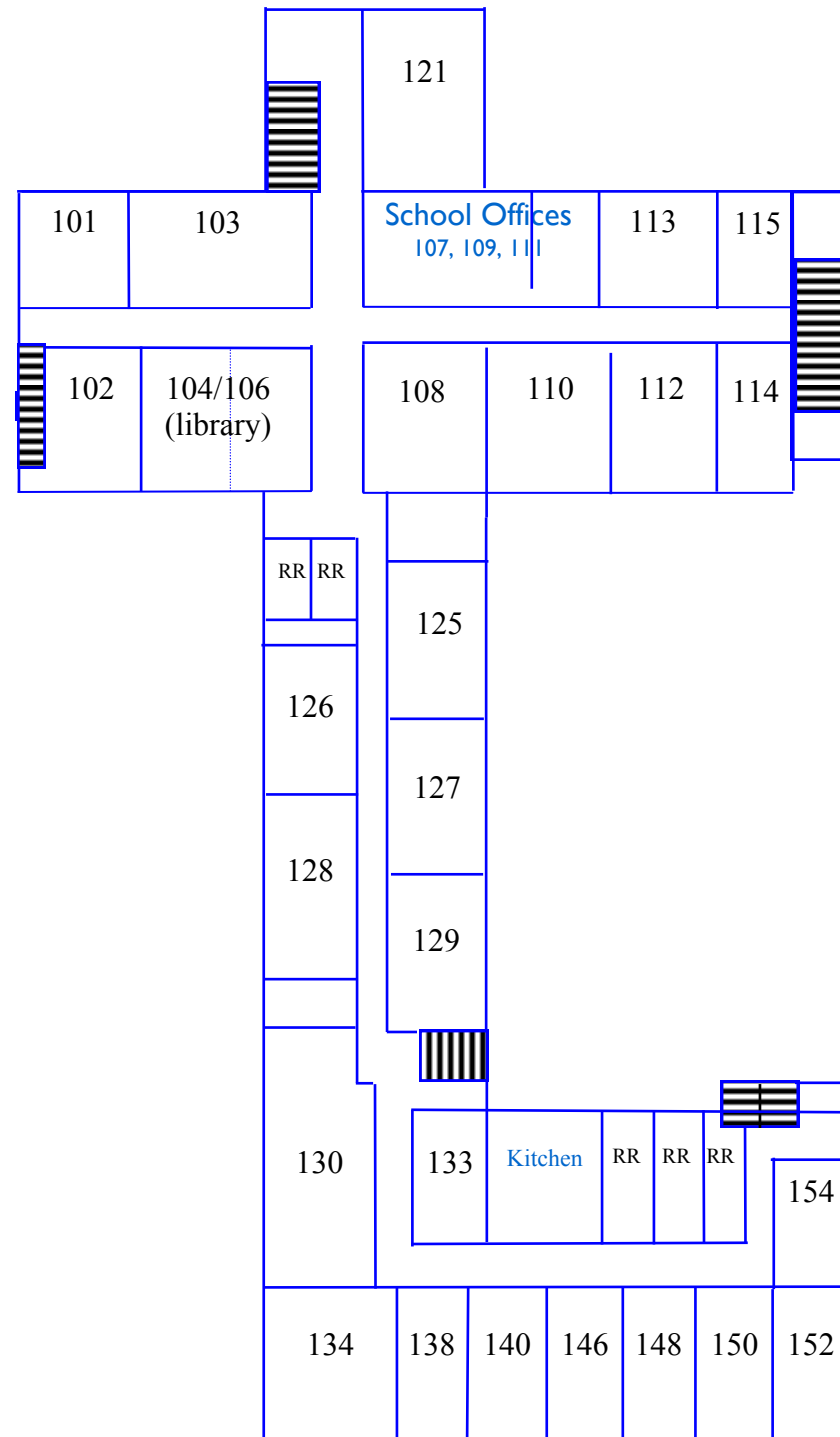

Student Center

DOWNSTAIRS

UPSTAIRS

Cottage A is the double-wide trailer outside the sanctuary foyer door #10. It is the closest trailer to Beulah St.

Cottage B is the double-wide trailer outside the sanctuary foyer door #10, behind Cottage A.

Cottage C is the single trailer outside the back double glass doors #1 by the office foyer area.

The gymnasium is on the same level as the sanctuary. This is where you can find a breakfast snack and coffee and this is where the boxed lunches will be.